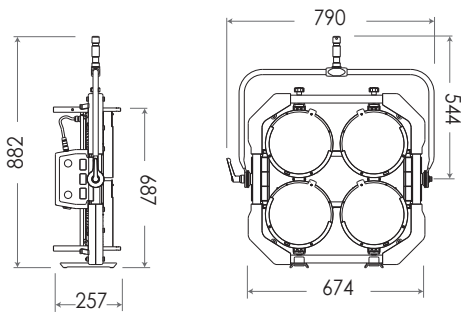

Max 4
CCT

LAMPHEAD CONTENTS

- Lamp Housing
- Stirrup with Ø28mm (1-1/8 in.) Spigot
- AC Power Cable

DIMENSIONS (mm)

MAX 4 CCT

SPECIFICATIONS

Identity No.	L040MXLB
Max. Capacity	720W
Input Voltage	100 - 240V AC
Input Current	3.5A@220V AC
Color Temp. Range	2700K - 6000K
CRI	Average >95
TLCI	Average >95
Dimming Range	0-100%
Control Signal	DMX / RDM
Communication	DMX XLR-5, CRMX (LumenRadio), Bluetooth, Ethernet, USB A
LED Lifetime	30,000 Hrs (Estimated)
Stirrup	Ø28mm (1-1/8 in.) Spigot
Class / IP Rating	1 / IP 23
Weight (Lamphead)	25kg

PHOTOMETRIC DATA

5600K				
Lux	26500	9540	4867	2944
3200K				
Lux	21917	7890	4026	2435

Naked, without diffuser

SPECTRUM

5600K

3200K

HISTOGRAM

5600K