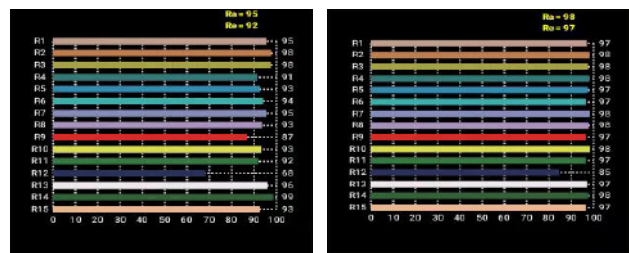

Max 4
CCT

LAMPHEAD CONTENTS

- Lamp Housing
- Stirrup with Ø28mm (1-1/8 in.) Spigot
- AC Power Cable

DIMENSIONS (mm)

MAX 4 CCT

SPECIFICATIONS

Identity No.	L040MXLB
Max. Capacity	720W
Input Voltage	100 - 240V AC
Input Current	3.5A@220V AC
Color Temp. Range	2700K - 6000K
CRI	Average >95
TLCI	Average >95
Dimming Range	0-100%
Control Signal	DMX / RDM
Communication	DMX XLR-5, CRMX (LumenRadio), Bluetooth, Ethernet, USB A
LED Lifetime	30,000 Hrs (Estimated)
Stirrup	Ø28mm (1-1/8 in.) Spigot
Class / IP Rating	1 / IP 23
Weight (Lamphead)	25kg

PHOTOMETRIC DATA

5600K				
Lux	26500	9540	4867	2944
3200K				
Lux	21917	7890	4026	2435

Naked, without diffuser

SPECTRUM

5600K

3200K

HISTOGRAM

5600K