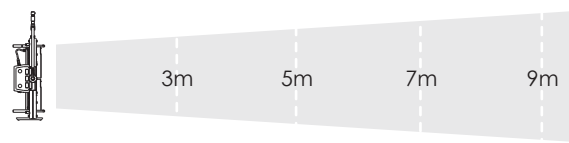

PHOTOMETRIC DATA