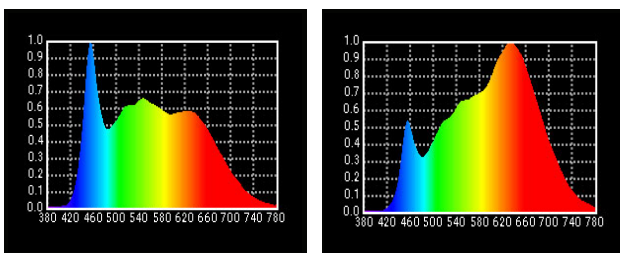

Max 4
CCT

LAMPHEAD CONTENTS

- Lamp Housing
- Stirrup with Ø28mm (1-1/8 in.) Spigot
- AC Power Cable

DIMENSIONS (mm)

MAX 4 CCT

SPECIFICATIONS

Identity No.	L040MXLB
Max. Capacity	720W
Input Voltage	100 - 240V AC
Input Current	3.5A@220V AC
Color Temp. Range	2700K - 6000K
CRI	Average >95
TLCI	Average >95
Dimming Range	0-100%
Control Signal	DMX / RDM
Communication	DMX XLR-5, CRMX (LumenRadio), Bluetooth, Ethernet, USB A
LED Lifetime	30,000 Hrs (Estimated)
Stirrup	Ø28mm (1-1/8 in.) Spigot
Class / IP Rating	1 / IP 23
Weight (Lamphead)	25kg

PHOTOMETRIC DATA

5600K				
Lux	26500	9540	4867	2944
3200K				
Lux	21917	7890	4026	2435

Naked, without diffuser

SPECTRUM

5600K

3200K

HISTOGRAM

5600K