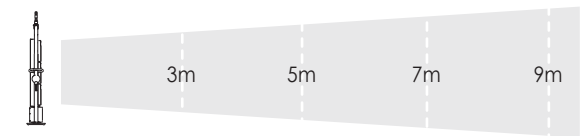

PHOTOMETRIC DATA