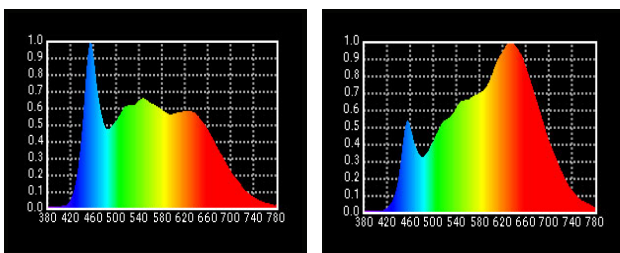

3200K

SPECTRUM

5600K