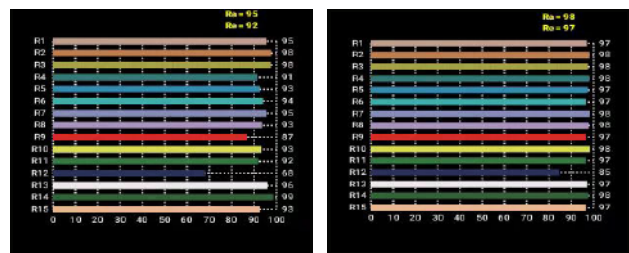

3200K

HISTOGRAM

5600K