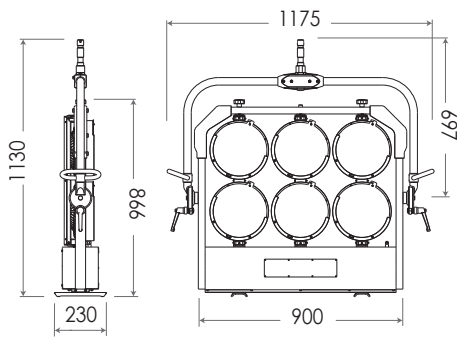

## LAMPHEAD CONTENTS

- Lamp Housing
- Stirrup with Ø28mm (1-1/8 in.) Spigot
- AC Power Cable

## DIMENSIONS (mm)

### SPECIFICATIONS

Identity No.	L060MXLB
Max. Capacity	1080W
Input Voltage	100 - 240V AC
Input Current	5A @ 220V AC
Color Temp. Range	2700K - 6000K
CRI	Average >95
TLCI	Average >95
Dimming Range	0-100%
Control Signal	DMX / RDM
Communication	DMX XLR-5, CRMX (LumenRadio), Bluetooth, Ethernet, USB A
LED Lifetime	30,000 Hrs (Estimated)
Stirrup	Ø28mm (1-1/8 in.) Spigot
Class / IP Rating	1 / IP 23
Weight (Lamphead)	32kg