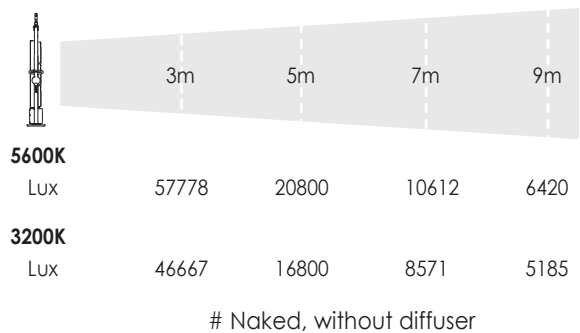

PHOTOMETRIC DATA