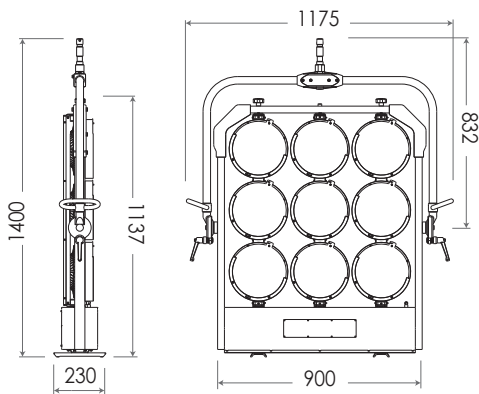

LAMPHEAD CONTENTS

- Lamp Housing
- Stirrup with Ø28mm (1-1/8 in.) Spigot
- AC Power Cable

DIMENSIONS (mm)

SPECTRUM

5600K

3200K

MAX 9 CCT

SPECIFICATIONS

Identity No.	L090MXLB
Max. Capacity	1620W
Input Voltage	100 - 240V AC
Input Current	7.5A @ 220V AC
Color Temp. Range	2700K - 6000K
CRI	Average >95
TLCI	Average >95
Dimming Range	0-100%
Control Signal	DMX / RDM
Communication	DMX XLR-5, CRMX (LumenRadio), Bluetooth, Ethernet, USB A
LED Lifetime	30,000 Hrs (Estimated)
Stirrup	Ø28mm (1-1/8 in.) Spigot
Class / IP Rating	1 / IP 23
Weight (Lamphead)	46kg