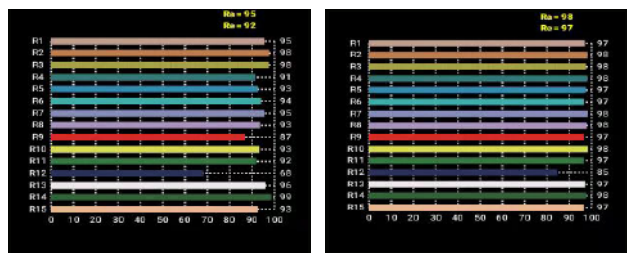

3200K

HISTOGRAM

5600K