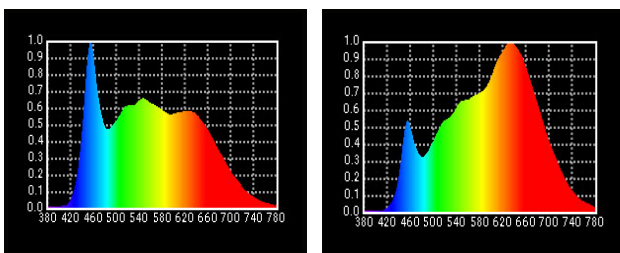

LAMPHEAD CONTENTS

- Lamp Housing
- Stirrup with Ø28mm (1-1/8 in.) Spigot
- AC Power Cable

DIMENSIONS (mm)

SPECTRUM

5600K

3200K

MAX 9 CCT

SPECIFICATIONS

Identity No.	L090MXLB
Max. Capacity	1620W
Input Voltage	100 - 240V AC
Input Current	7.5A @ 220V AC
Color Temp. Range	2700K - 6000K
CRI	Average >95
TLCI	Average >95
Dimming Range	0-100%
Control Signal	DMX / RDM
Communication	DMX XLR-5, CRMX (LumenRadio), Bluetooth, Ethernet, USB A
LED Lifetime	30,000 Hrs (Estimated)
Stirrup	Ø28mm (1-1/8 in.) Spigot
Class / IP Rating	1 / IP 23
Weight (Lamphead)	46kg